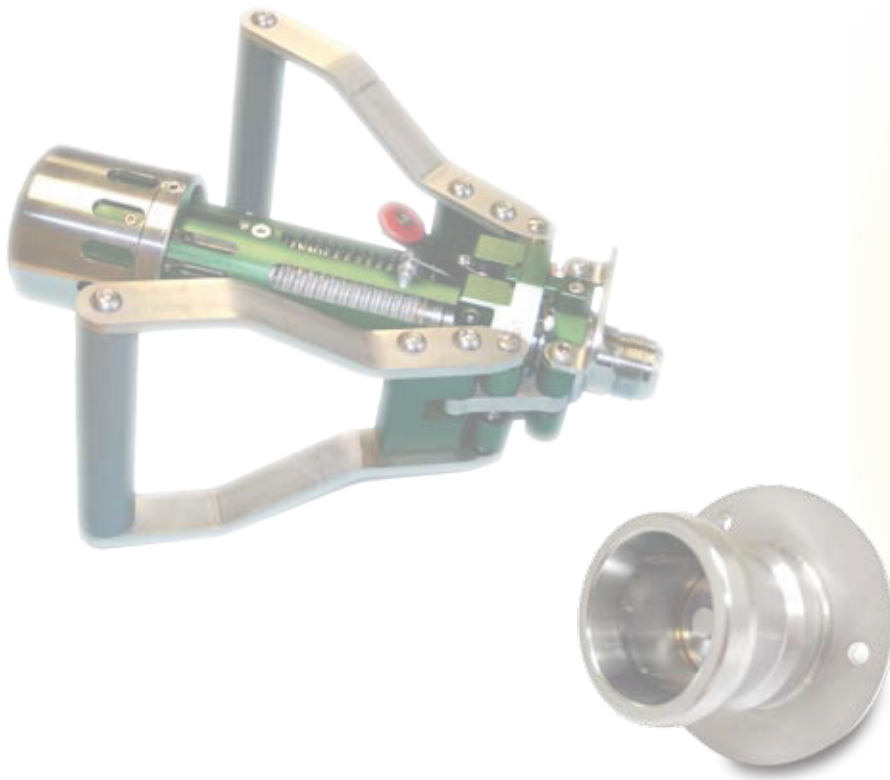

For information on
Macro Technologies LNG Fueling Products,
please visit:

www.macrotechnologies.com/LNG_Fueling.htm

LNG Tank Receptacles

Fueling Caps

Breakaway Couplings

Cryogenic Hoses

Quick Disconnect Vents/Fill

COMPONENTS FOR LNG FUELING SYSTEMS

425-825-8100 • macrotechnologies.com